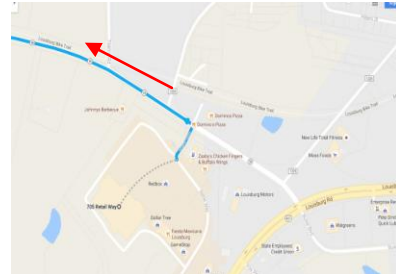

Directions From: Walmart, 705 Retail Way, Louisburg, NC 27549
To: Perry Cemetery, 787 Ballard Pruitt Road, Franklinton, NC 27525

1. From Walmart parking lot at 705 Retail Way, Louisburg, NC 27549, travel 335 ft to the road NC 56.

2. Turn Left on Hwy NC 56 **West** from Walmart and travel 9.7 miles (about 13 minutes) to Burlington Mills Road.

3. After traveling 9.7 miles west on NC 56, turn right onto Burlington Mills Rd. (This road is only 338 ft long before you make another right turn.)

4. After the short trip on Burlington Mills Road, turn right onto West River Rd and travel about 7 tenths of a mile.

5. Turn left onto Ballard Pruitt Rd and travel about 1.6 miles to the Perry Cemetery.

6. At the bend in the road, keep right on Ballard Pruitt Road. The Perry Cemetery is the first driveway on the left.