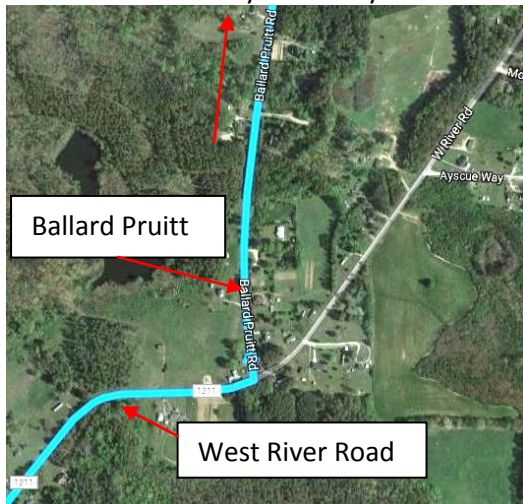

Directions From: Walmart, 705 Retail Way, Louisburg, NC 27549
To: Perry Cemetery, 787 Ballard Pruitt Road, Franklinton, NC 27525

1. From Walmart parking lot at 705 Retail Way, Louisburg, NC 27549, travel 335 ft to the road NC 56.

2. Turn Left on Hwy NC 56 **West** from Walmart and travel 9.7 miles (about 13 minutes) to Burlington Mills Road.

3. After traveling 9.7 miles west on NC 56, turn right onto Burlington Mills Rd. (This road is only 338 ft long before you make another right turn.)

4. After the short trip on Burlington Mills Road, turn right onto West River Rd and travel about 7 tenths of a mile.

5. Turn left onto Ballard Pruitt Rd and travel about 1.6 miles to the Perry Cemetery.

6. At the bend in the road, keep right on Ballard Pruitt Road. The Perry Cemetery is the first driveway on the left.