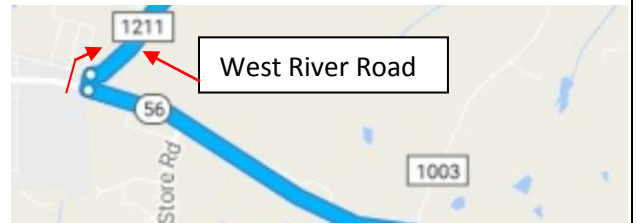

Directions From: Walmart, 705 Retail Way, Louisburg, NC 27549
To: Perry Cemetery, 787 Ballard Pruitt Road, Franklinton, NC 27525

1. From Walmart parking lot at 705 Retail Way, Louisburg, NC 27549, travel 335 ft to the road NC 56.

2. Turn Left on Hwy NC 56 **West** from Walmart and travel 9.7 miles (about 13 minutes) to Burlington Mills Road.

3. After traveling 9.7 miles west on NC 56, turn right onto Burlington Mills Rd. (This road is only 338 ft long before you make another right turn.)

4. After the short trip on Burlington Mills Road, turn right onto West River Rd and travel about 7 tenths of a mile.

5. Turn left onto Ballard Pruitt Rd and travel about 1.6 miles to the Perry Cemetery.

6. At the bend in the road, keep right on Ballard Pruitt Road. The Perry Cemetery is the first driveway on the left.